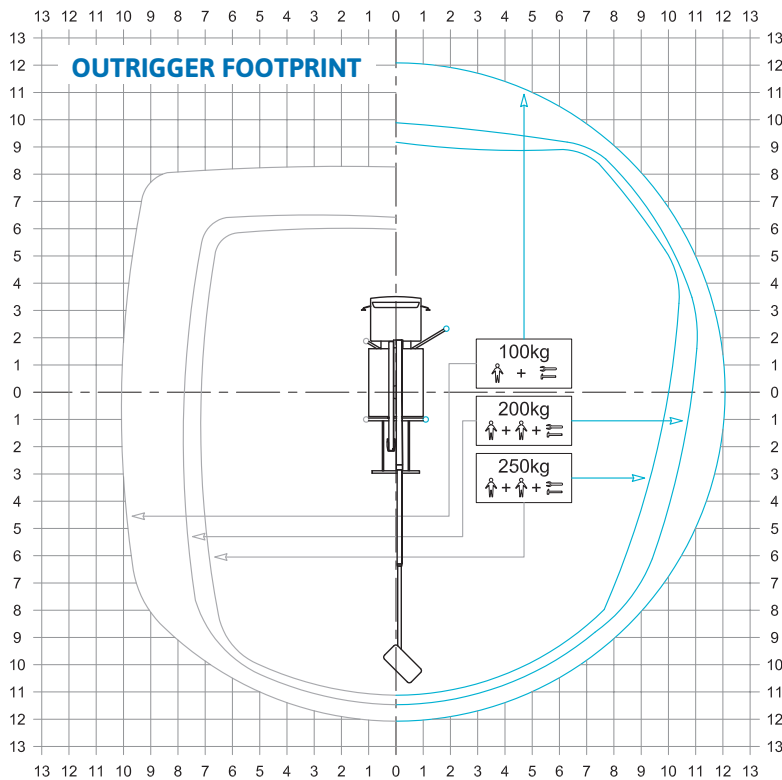

# CTEZED 25 HV

24,6 m\*

12 m\*

250 kg

22,6 m

1400x700x1100 mm

**GVW min**

3,5 t

### WORKING ENVELOPE

\* outreach and height max values and repeatability can change within  $\pm 3\%$  due to manufacturing variation and working condition.

### DIMENSIONS