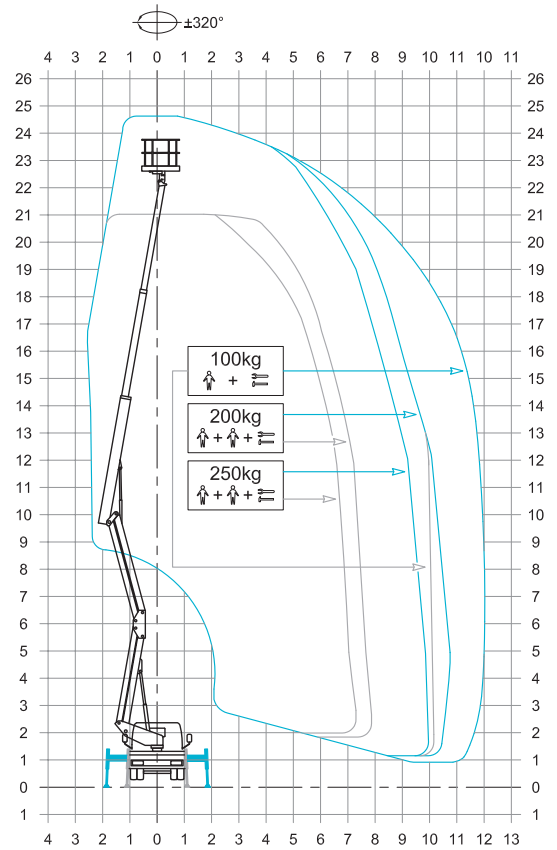

# CTEZED 25 HV

24,6 m\*

12 m\*

250 kg

22,6 m

1400x700x1100 mm

**GVW min**

3,5 t

### WORKING ENVELOPE

\* outreach and height max values and repeatability can change within  $\pm 3\%$  due to manufacturing variation and working condition.

### DIMENSIONS