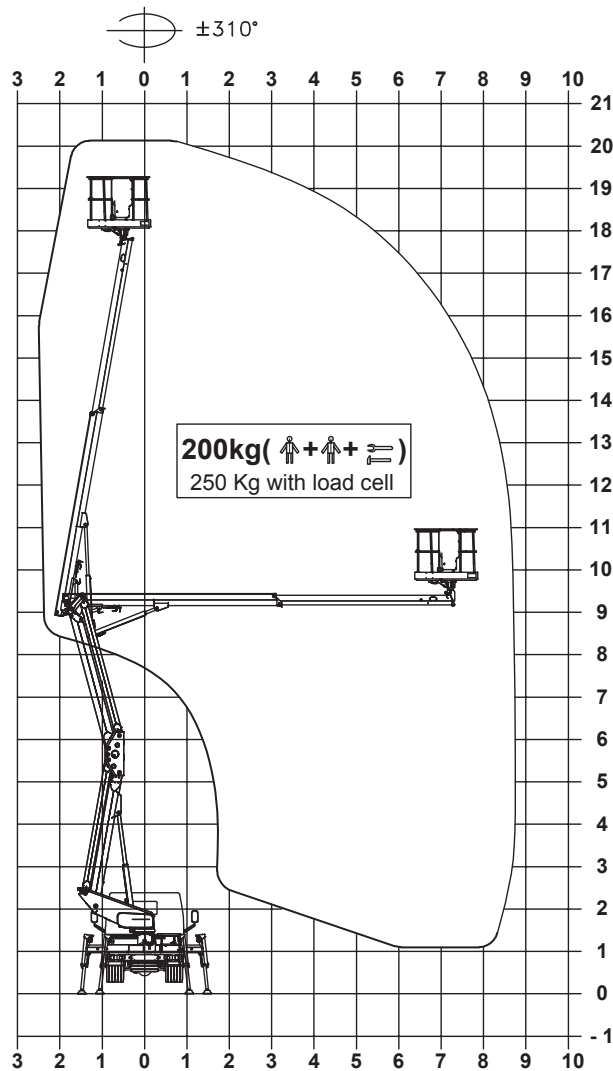

SPECIFICATION

CTEZED 20.3 H

DIMENSIONS

20 m*

8,8 m*

200 kg

18 m

1400x700x1100 mm

GVW min 3,5 t

WORKING ENVELOPE

* outreach and height max values and repeatability can change within $\pm 3\%$ due to manufacturing variation and working condition.