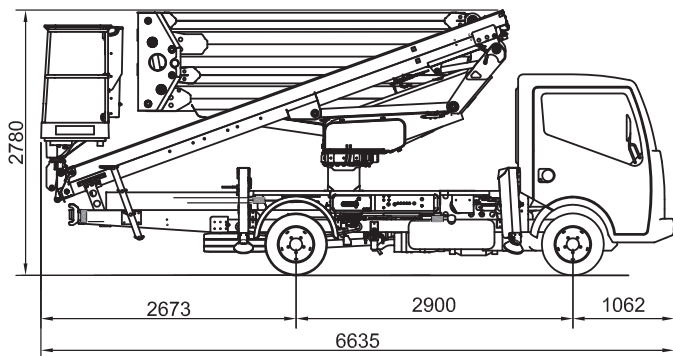

SPECIFICATION

CTEZED 20.3 H

DIMENSIONS

20 m*

8,8 m*

200 kg

18 m

1400x700x1100 mm

GVW min 3,5 t

WORKING ENVELOPE

* outreach and height max values and repeatability can change within $\pm 3\%$ due to manufacturing variation and working condition.