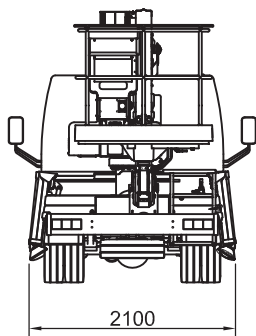

SPECIFICATION

CTEZED 20.3 H

DIMENSIONS

20 m*

8,8 m*

200 kg

18 m

1400x700x1100 mm

GVW min 3,5 t

WORKING ENVELOPE

* outreach and height max values and repeatability can change within $\pm 3\%$ due to manufacturing variation and working condition.